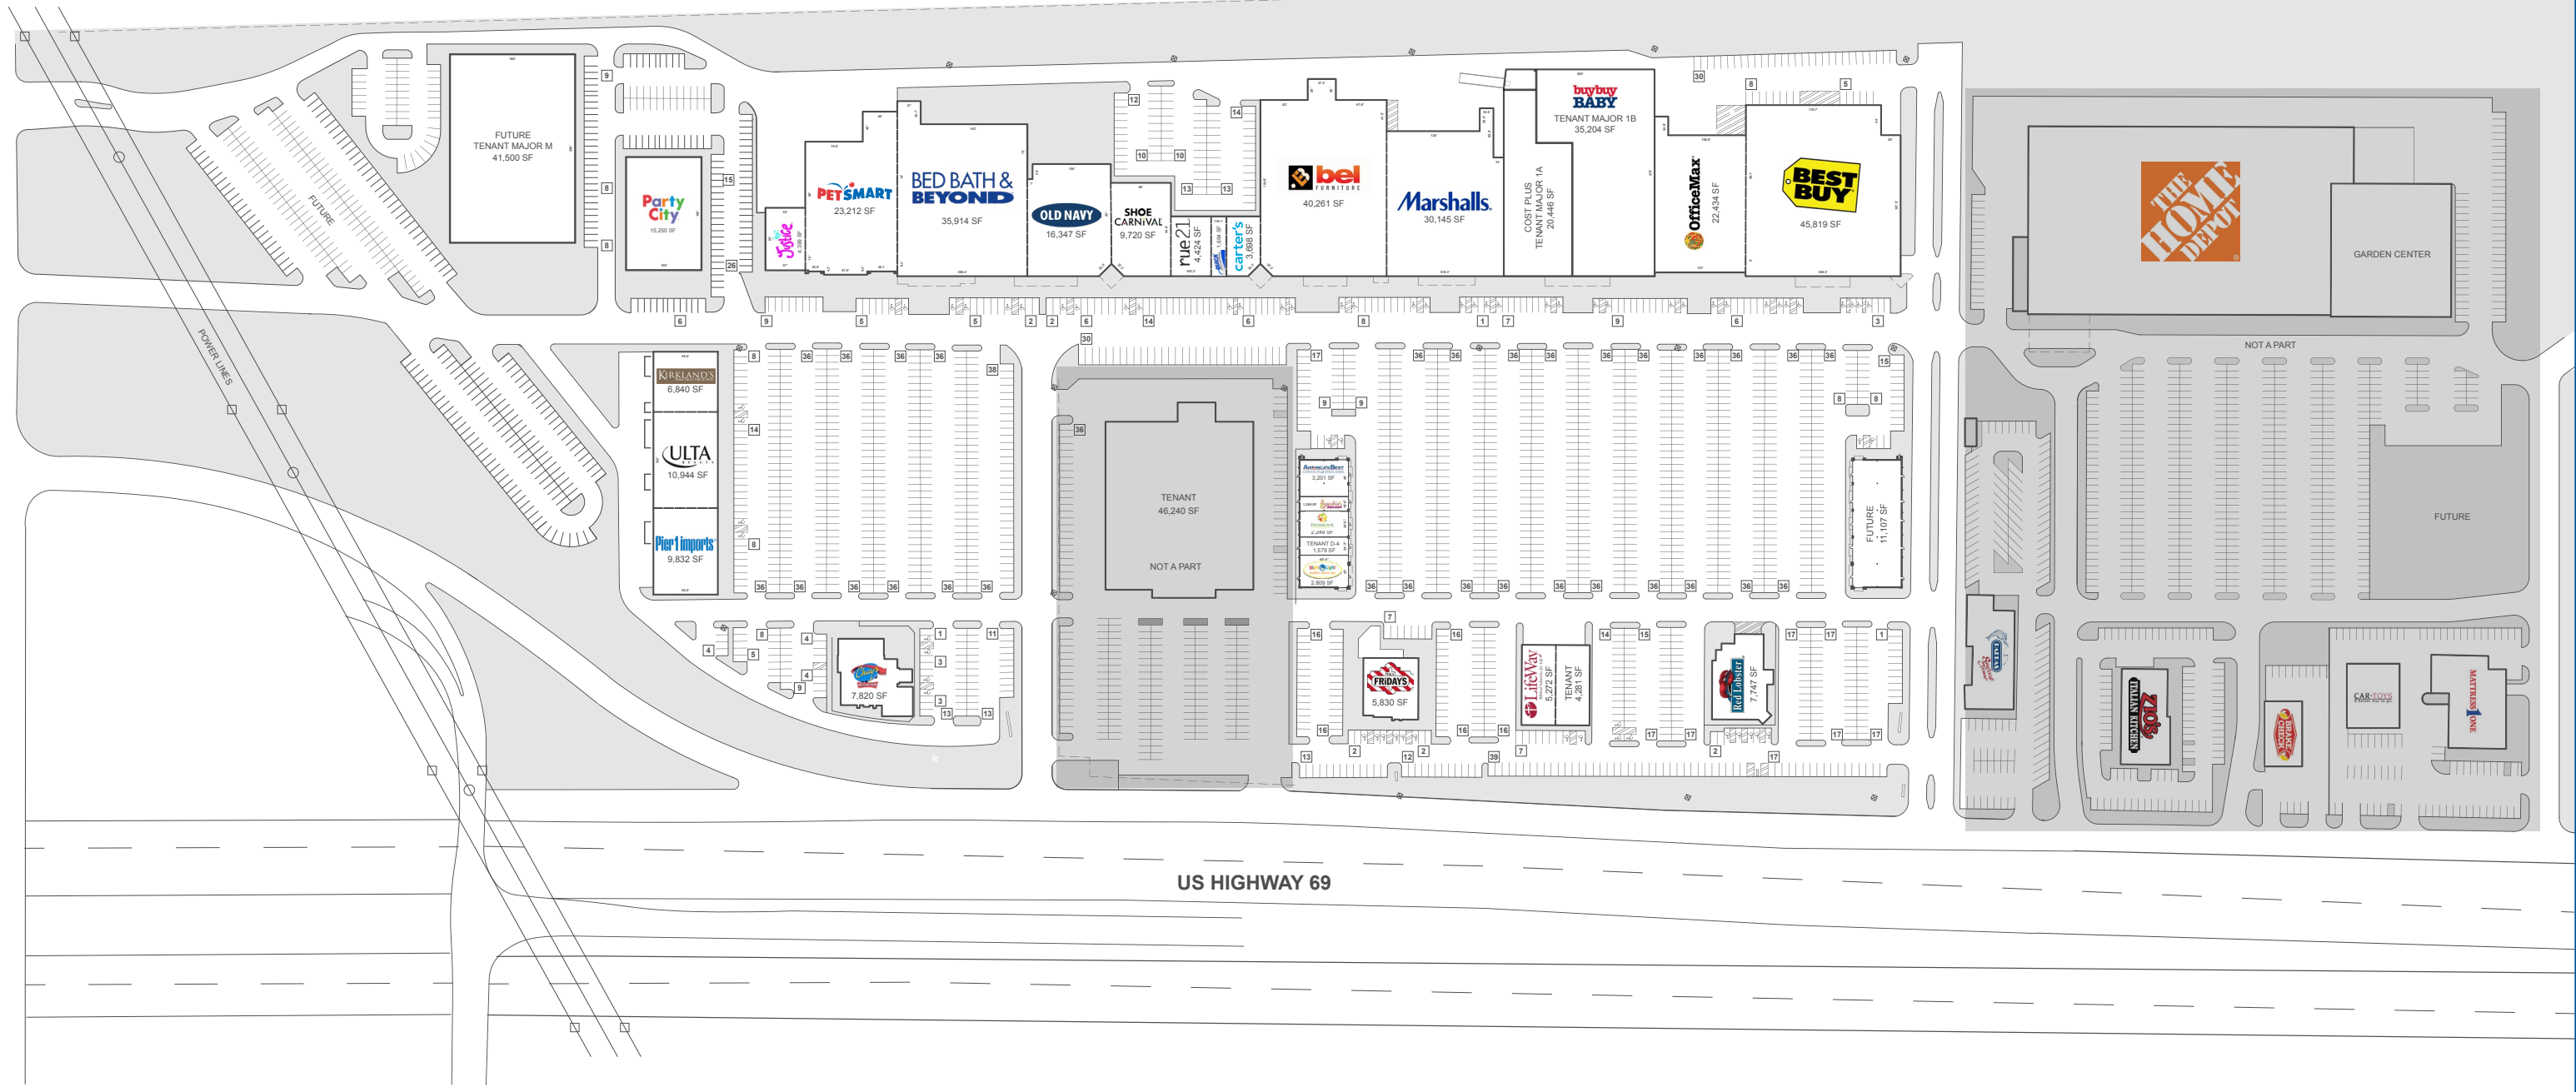

SOUTHERN PACIFIC RAILROAD

TOWNSEND BOULEVARD

US HIGHWAY 69

Total Site Area
36.2706 Acres
 Building Area
375,910 Square Feet
 Parking
5.1 / 1,000 Square Feet

Deerbrook Marketplace

Humble, Texas

NEC of Highway 59 &
 Townsend Boulevard