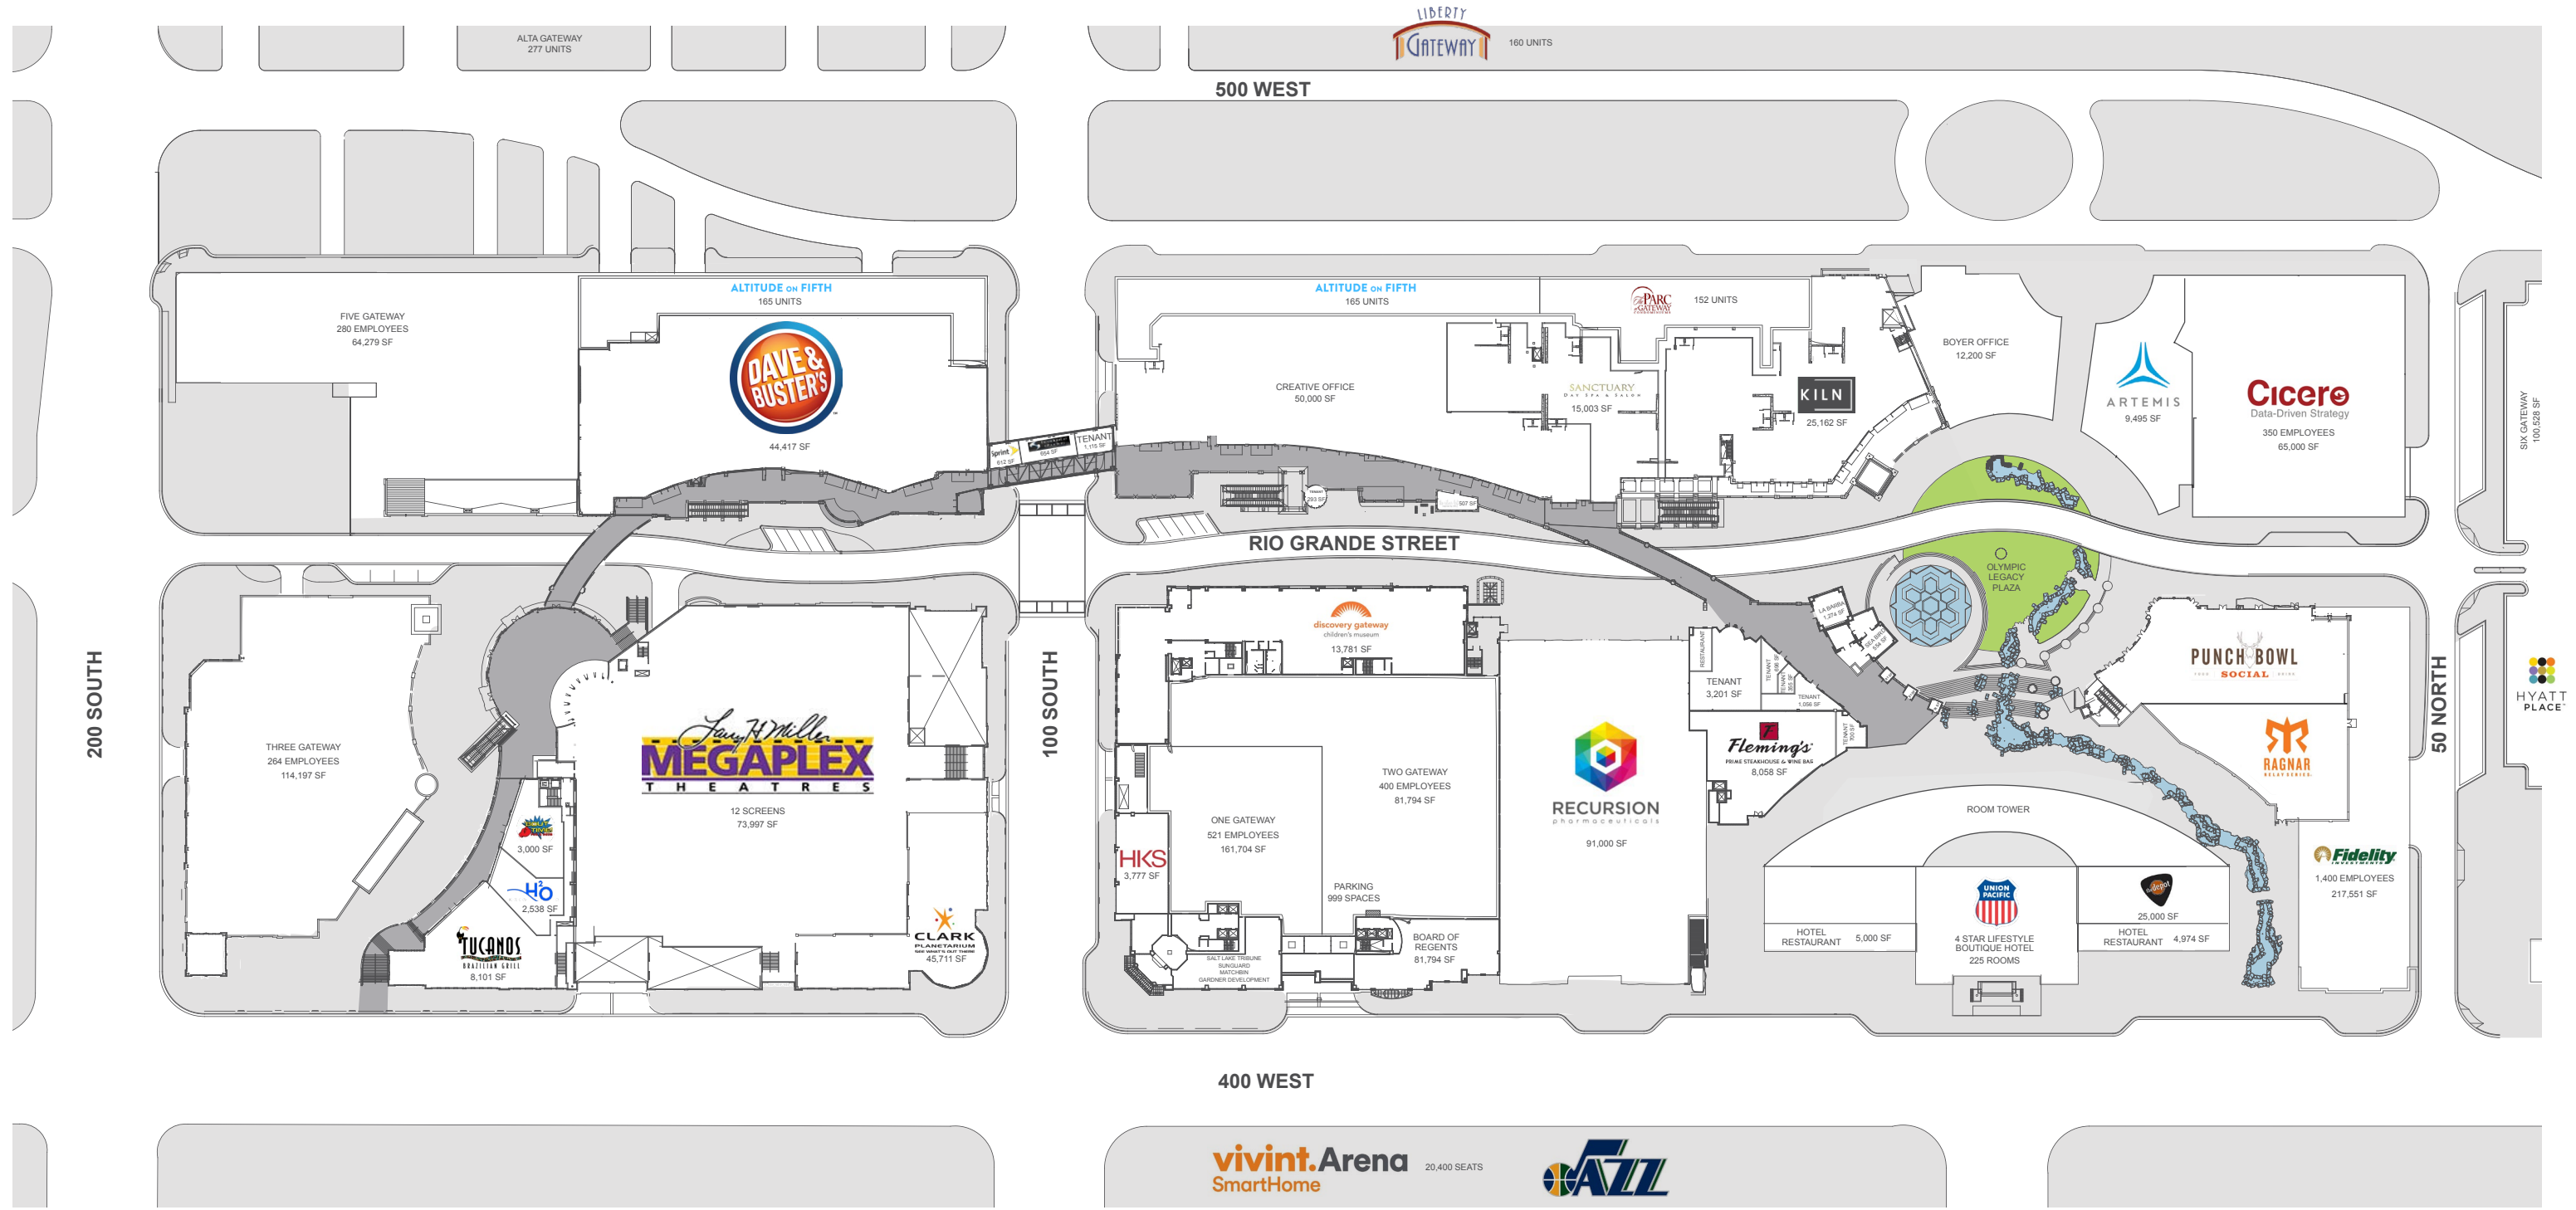

500 WEST

RIO GRANDE STREET

400 WEST

200 SOUTH

100 SOUTH

50 NORTH

vivint.Arena 20,400 SEATS
SmartHome

LOWER LEVEL

Total Site Area
21 Acres
Building Area
623,000 Square Feet

THE
GATEWAY
Salt Lake City, Utah

NWC of 400 West
& 200 South

UPPER LEVEL

Total Site Area
21 Acres
Building Area
623,000 Square Feet

THE GATEWAY

Salt Lake City, Utah

NWC of 400 West & 200 South