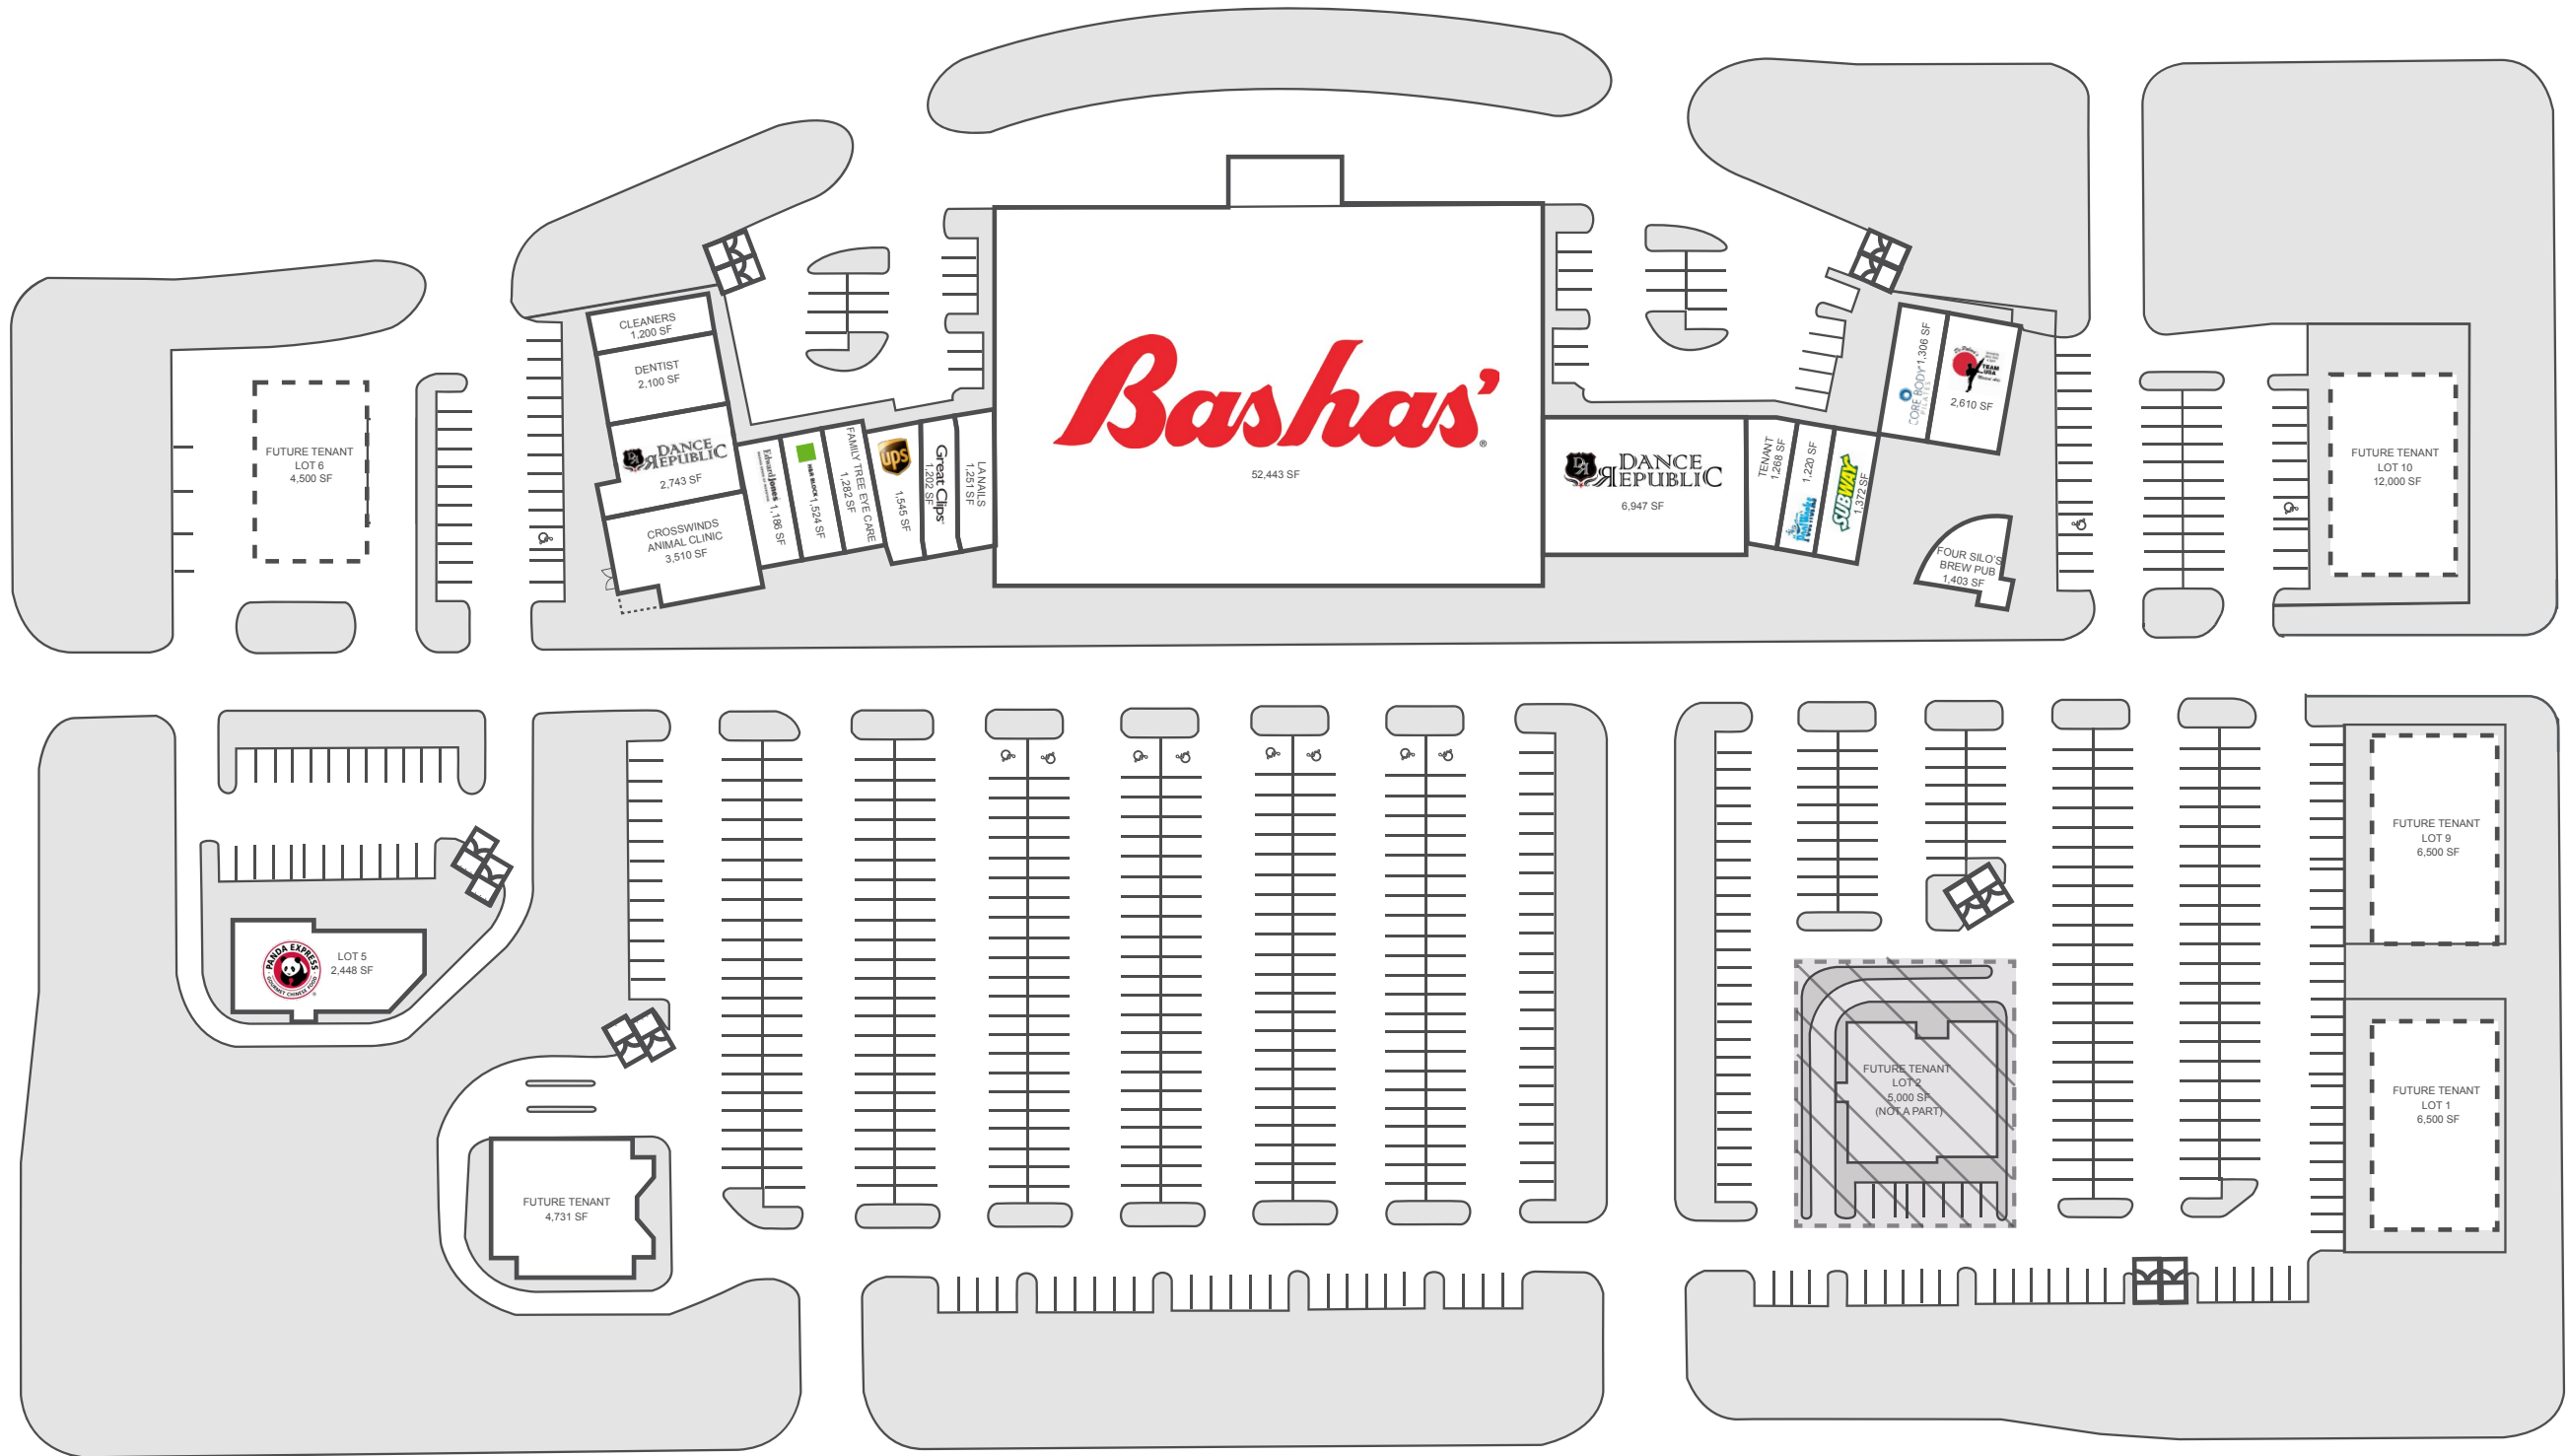

RICHARD LANE

MORRISON RANCH PARKWAY

ELLIOT ROAD

HIGLEY ROAD

Total Site Area
16.2 Acres

Building Area
93,741 Square Feet

Parking
611 Parking Spaces

Lakeview Village

Gilbert, Arizona

SEC of Elliot & Higley Road